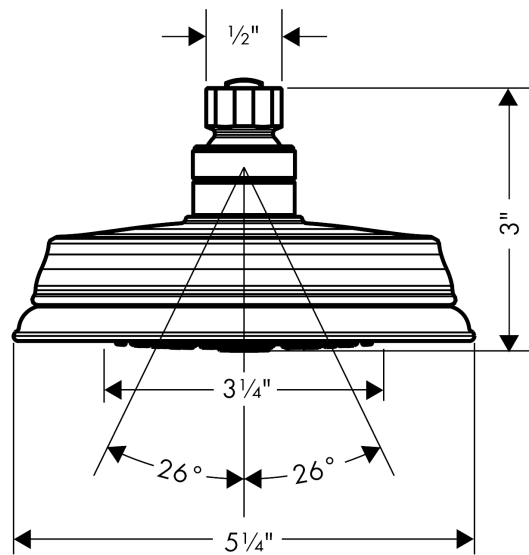

**Croma 100 Classic
Showerhead 3-Jet, 1.8 GPM**

Finishes : **rubbed bronze** Part no. : **04751920**

Description

Features

- 75 no-clog spray channels
- Spray modes: Full, Pulsating Massage, Intense Turbo
- Flow: 1.8 GPM (6.8 L/Min)

Item details

List Price \$ 140.00

Technology

Compliance

Product image

Scale drawing

Croma 100 Classic
Showerhead 3-Jet, 1.8 GPM

Finishes : **rubbed bronze** Part no. : **04751920**

Exploded drawing

Year of production: >02/18

**Croma 100 Classic
Showerhead 3-Jet, 1.8 GPM**

Finishes : **rubbed bronze** Part no. : **04751920**

Spare parts list

Year of production: >02/18

Pos.	Description	Part no.	Price	PU
1	filter packing	88649000	-	1