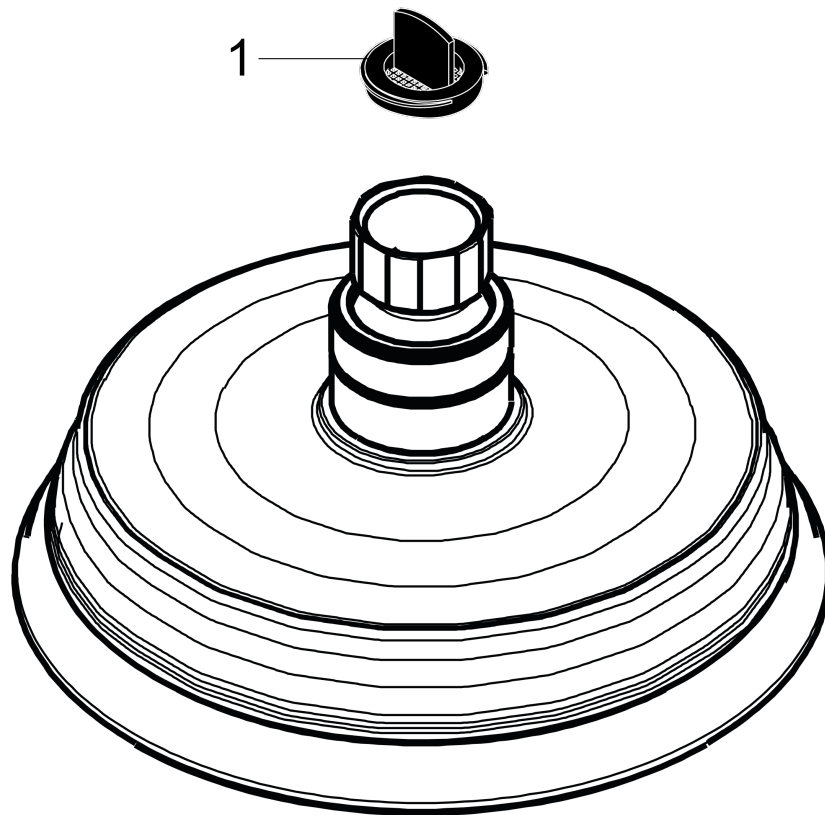

**Croma 100 Classic
Showerhead 3-Jet, 1.8 GPM**

Finishes : **rubbed bronze** Part no. : **04751920**

Description

Features

- 75 no-clog spray channels
- Spray modes: Full, Pulsating Massage, Intense Turbo
- Flow: 1.8 GPM (6.8 L/Min)

Item details

List Price \$ 140.00

Technology

Compliance

Product image

Scale drawing

Croma 100 Classic
Showerhead 3-Jet, 1.8 GPM

Finishes : **rubbed bronze** Part no. : **04751920**

Exploded drawing

Year of production: >02/18

**Croma 100 Classic
Showerhead 3-Jet, 1.8 GPM**

Finishes : **rubbed bronze** Part no. : **04751920**

Spare parts list

Year of production: >02/18

Pos.	Description	Part no.	Price	PU
1	filter packing	88649000	-	1